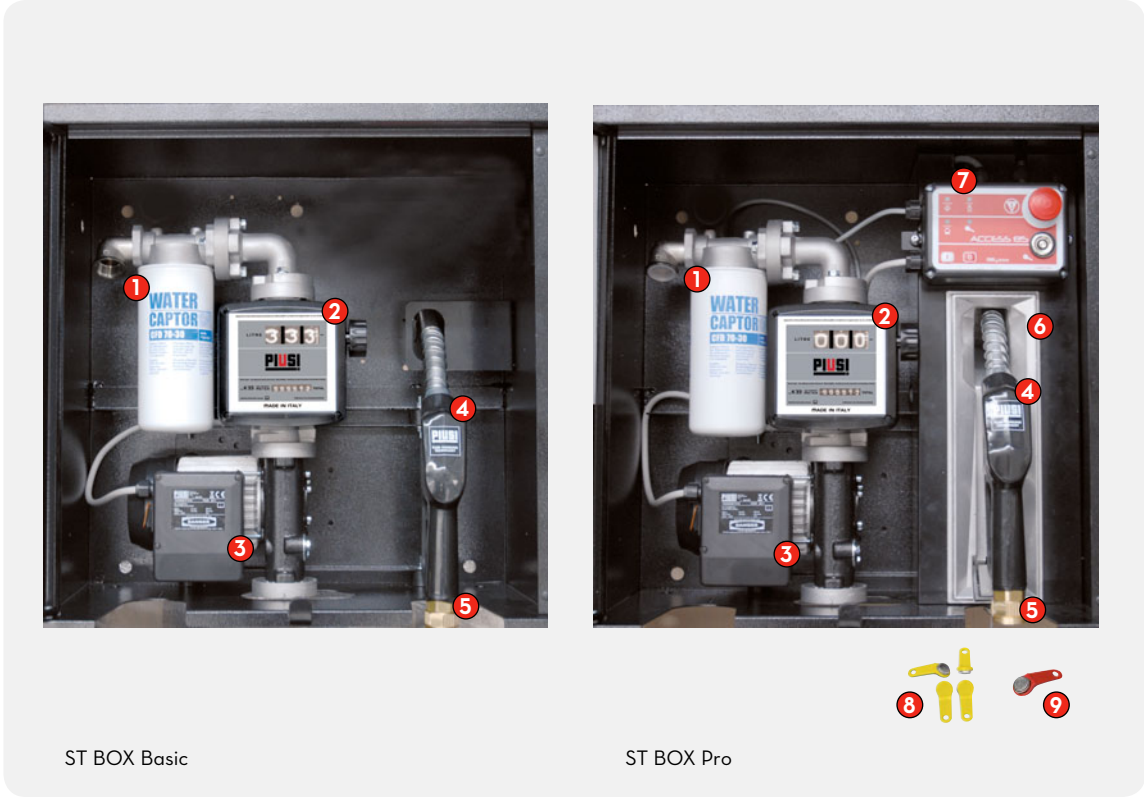

# S DISPENSERS T BOX

**MADE  
IN  
ITALY**

**EN.** A filling station complete with pump, flow meter and filter, with metal protection box featuring lock. The unit is complete with antistatic hose for diesel fuel and automatic dispensing nozzle.

**ES.** Estación de trasiego de gasolina con bomba, medidor y filtro, protegido por una caja de metal con cerradura. La unidad dispone de un tubo antiestático para gasolina y pistola automática de suministro.

DISPENSERS

PUMPS

METERS

NOZZLE METERS

NOZZLE

SPECIAL EQUIPMENTS

FLUID MONITORING

ACCESSORIES

FILTERING

- Fittings:
- 1 - Filter (head + cartridge)
  - 2 - K33 flow meter
  - 3 - Pump
  - 4 - Automatic nozzle
  - 5 - Swivel connection (\*)
  - 6 - Nozzle holder with switch(\*)
  - 7 - Access 85 (\*)
  - 8 - 4 user keys (\*)
  - 9 - 1 manager key (\*)
- (\*) PRO version only