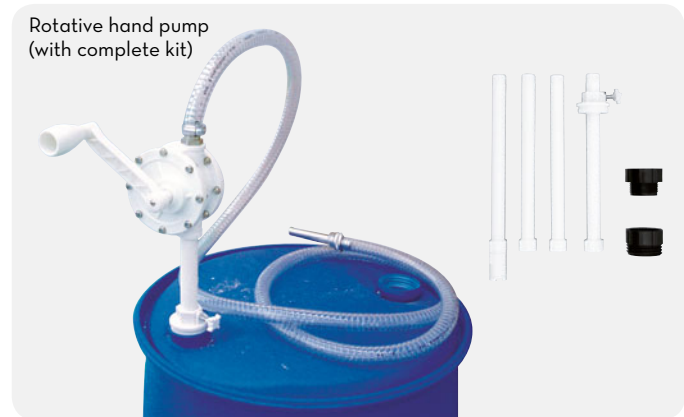

ON REQUEST

Adapter

Code **R1512800A**
Adapter for hand pump:
Mauser drum

Code **F15236000**
Adapter for hand pump:
Greif drum

PRODUCTS' RANGE TECHNICAL DATA

Code	Description	Fluids	Spout	Hose		Dip pipe	Complete kit	Mauser and Greif adapter for drum
		type	BSP	length	Ø			
F00332090	Piston hand pump (with dip pipe)	U	3/4"	-	-	YES	-	-
F00332100	Piston hand pump (with complete kit)	U	3/4"	3 m	3/4"	YES	YES	YES
F0033205A	Rotative hand pump (with dip pipe)	U	3/4"	-	-	YES	-	-
F0033208A	Rotative hand pump (with complete kit)	U	3/4"	3 m	3/4"	YES	YES	YES