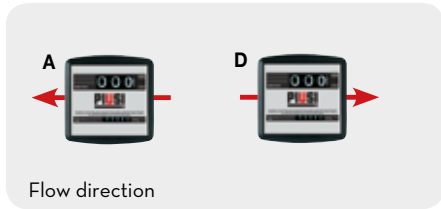

METERS

Flow-rate
up to
220 l/min
(up to 53 gpm)

Accuracy
+/-
1,5 %

K700 M

FEATURES

PRODUCTS' RANGE TECHNICAL DATA

Code	Description	Fluid type	 Flow direction	Flow-rate		Pressure		Inlet filter	Inlet Outlet
				l/min	gpm	bar	psi		
F00540000	K700M Ver. A	D	←	40 - 220	5 - 53	10	142	YES	1" 1/2 BSP
F00540040	K700M Ver. D	D	→	40 - 220	5 - 53	10	142	YES	1" 1/2 BSP
F00540050	K700M GAL Ver. A	D	←	40 - 220	5 - 53	10	142	YES	1" 1/2 NPT
F00540080	K700M GAL Ver. D	D	→	40 - 220	5 - 53	10	142	YES	1" 1/2 NPT