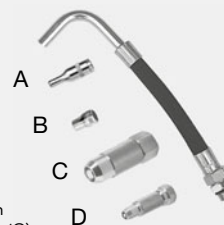

Flexible spouts:

Code **FO0666000**

Flexible Spout A/P with automatic anti-drip valve (A)

Code **FO067100A**

Flexible Spout B/P (B)

Code **000935000**

Flexible Spout HF with manual anti-drip valve (C)

Code **FO0939000**

Flexible Spout LF with manual anti-drip valve (D)

Flexible spouts:

Code **000669000**

Rotating Spout A/P with automatic anti-drip valve