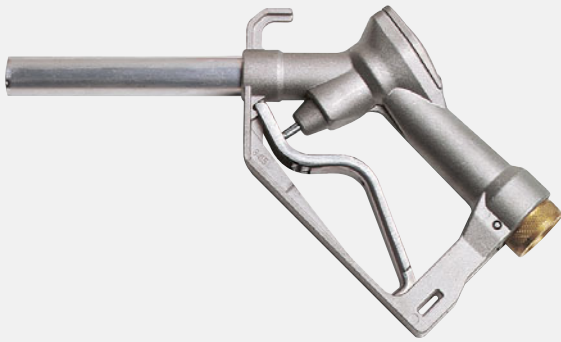

Flow-rate

up to
150 l/min
(up to 40 gpm)

PIUSI®

SELF 2000 DIESEL