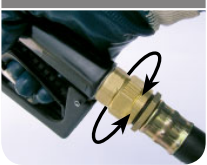

FEATURES

Swivel

Not included in the Plastic nozzle model

PRODUCTS' RANGE TECHNICAL DATA

Code with swivel	Description	Fluid type	Flow-rate		Inlet		Spout ext. Ø mm
			l/min	gpm	swivel	Ø	
F00641130	* Self 2000 1"	B D G O	120	32	female	1" BSP	25
F0065000A	* Self 3000 1"	B D G O	150	40	female	1" BSP	25
00065001A	* Self 3000 1" unleaded spout	B D G O	150	40	female	1" BSP	20
F0063001A	Plastic nozzle 1" (water/food version)	B D G O W	80	21	NO (Hose tail)	Ø 25 mm	34
F0063000A	Plastic nozzle-S 1" Black	B D G O W	80	21	female	1" BSP	34

DISPENSERS

PUMPS

METERS

NOZZLE METERS

NOZZLE

SPECIAL EQUIPMENTS

FLUID MONITORING

ACCESSORIES

FILTERING