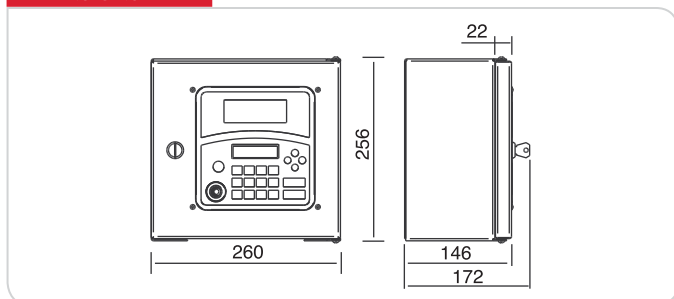

DIMENSIONS

NO PC CONNECTION

PRODUCTS' RANGE WEIGHT AND PACKAGING

Code	Weight		Packaging		
	kg	lbs	mm	inch	pcs/box
F13981000	9	19,4	480x370x265	18,9x14,6x10,4	1

Kit keys

NO PC CONNECTION

Users identification
PIN code and/or **User key**