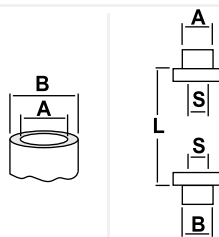

### PRODUCTS' RANGE

Code	Description	Pressure		Hose diameters		Coil lenght mt L	Fluids type
		bar	bar	A	B		
<b>Dispensing hoses</b>							
F0060502A	Rubber hose 80 mt	10	-	20 mm	27 mm	80	D
F0060602A	Rubber hose 40 mt	10	-	25 mm	35 mm	40	D

## Suction hoses

Rubber suction  
hose

PVC hose

Code	Description	Pressure		Hose diameters		Coil lenght mt L	Fluids type
		bar	bar	A	B		
<b>Suction hoses</b>							
F08870000	Carburex	10	- 0,9	25 mm	33 mm	50	D
F12120010	Spiral rubber hose 60 mt	10	- 0,9	25 mm	35 mm	60	B D O
F1113100B	PVC hose 60 mt	10	- 0,9	25 mm	33 mm	60	D O

## Dispensing crimped hoses

Code	Description	Pressure		Hose diameters		Hose tail diameters mm S	Lenght mt L	Fluids type
		bar	bar	A	B			
<b>Crimped hoses</b>								
F11885000	Crimped hose	10	-	3/4" BSP	3/4" BSP	20	4	D
F08561000	Crimped hose	10	-	3/4" BSP	1" BSP	20	4	D
F08976000	Crimped hose	10	-	1" BSP	1" BSP	20	4	D
F12876000	Crimped hose	10	-	3/4" BSP	3/4" BSP	20	6	D
F11063000	Crimped hose	10	-	3/4" BSP	1" BSP	20	6	D
F08945000	Crimped hose	10	-	1" BSP	1" BSP	20	6	D
F11060000	Crimped hose	10	-	1" BSP	1" BSP	20	7	D
F12323000	Crimped hose	10	-	1" BSP	1" BSP	20	8	D
F11532000	Crimped hose	10	-	3/4" BSP	1" BSP	20	10	D
F12929000	Crimped hose	10	-	1" BSP	1" BSP	20	10	D
011904000	Crimped hose	10	-	1" BSP	1" BSP	25	1,2	D
F12794000	Crimped hose	10	-	1" BSP	1" BSP	25	2	D
F08560000	Crimped hose	10	-	1" BSP	1" BSP	25	3	D
F08977000	Crimped hose	10	-	1" BSP	1" BSP	25	4	D
F11264000	Crimped hose	10	-	1" BSP	1" BSP	25	5	D
F08858000	Crimped hose	10	-	1" BSP	1" BSP	25	6	D
F12784000	Crimped hose	10	-	1" BSP	1" BSP	25	7	D
F11540000	Crimped hose	10	-	1" BSP	1" BSP	25	8	D
F12785000	Crimped hose	10	-	1" BSP	1" BSP	25	10	D
F14412000	Crimped hose	10	-	1" BSP	1" BSP	25	12	D

## Hose Kit 1" 1/2

NEW

Code	Description	Lenght		Max pressure		Inlet BSP	Camlock male/female BSP	Fluids type
		m	ft	bar	psi			
F18798000	KIT HOSE 1" 1/2	10	32,8	10	145	1" 1/2	1" 1/2	D
F18799000	KIT HOSE 1" 1/2	20	65,6	10	145	1" 1/2	1" 1/2	D