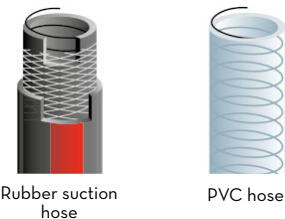

Suction hoses

Rubber suction
hose

PVC hose

Code	Description	Pressure		Hose diameters		Coil lenght mt L	Fluids type
		bar	bar	A	B		
Suction hoses							
F08870000	Carburex	10	- 0,9	25 mm	33 mm	50	D
F12120010	Spiral rubber hose 60 mt	10	- 0,9	25 mm	35 mm	60	B D O
F1113100B	PVC hose 60 mt	10	- 0,9	25 mm	33 mm	60	D O

Dispensing crimped hoses